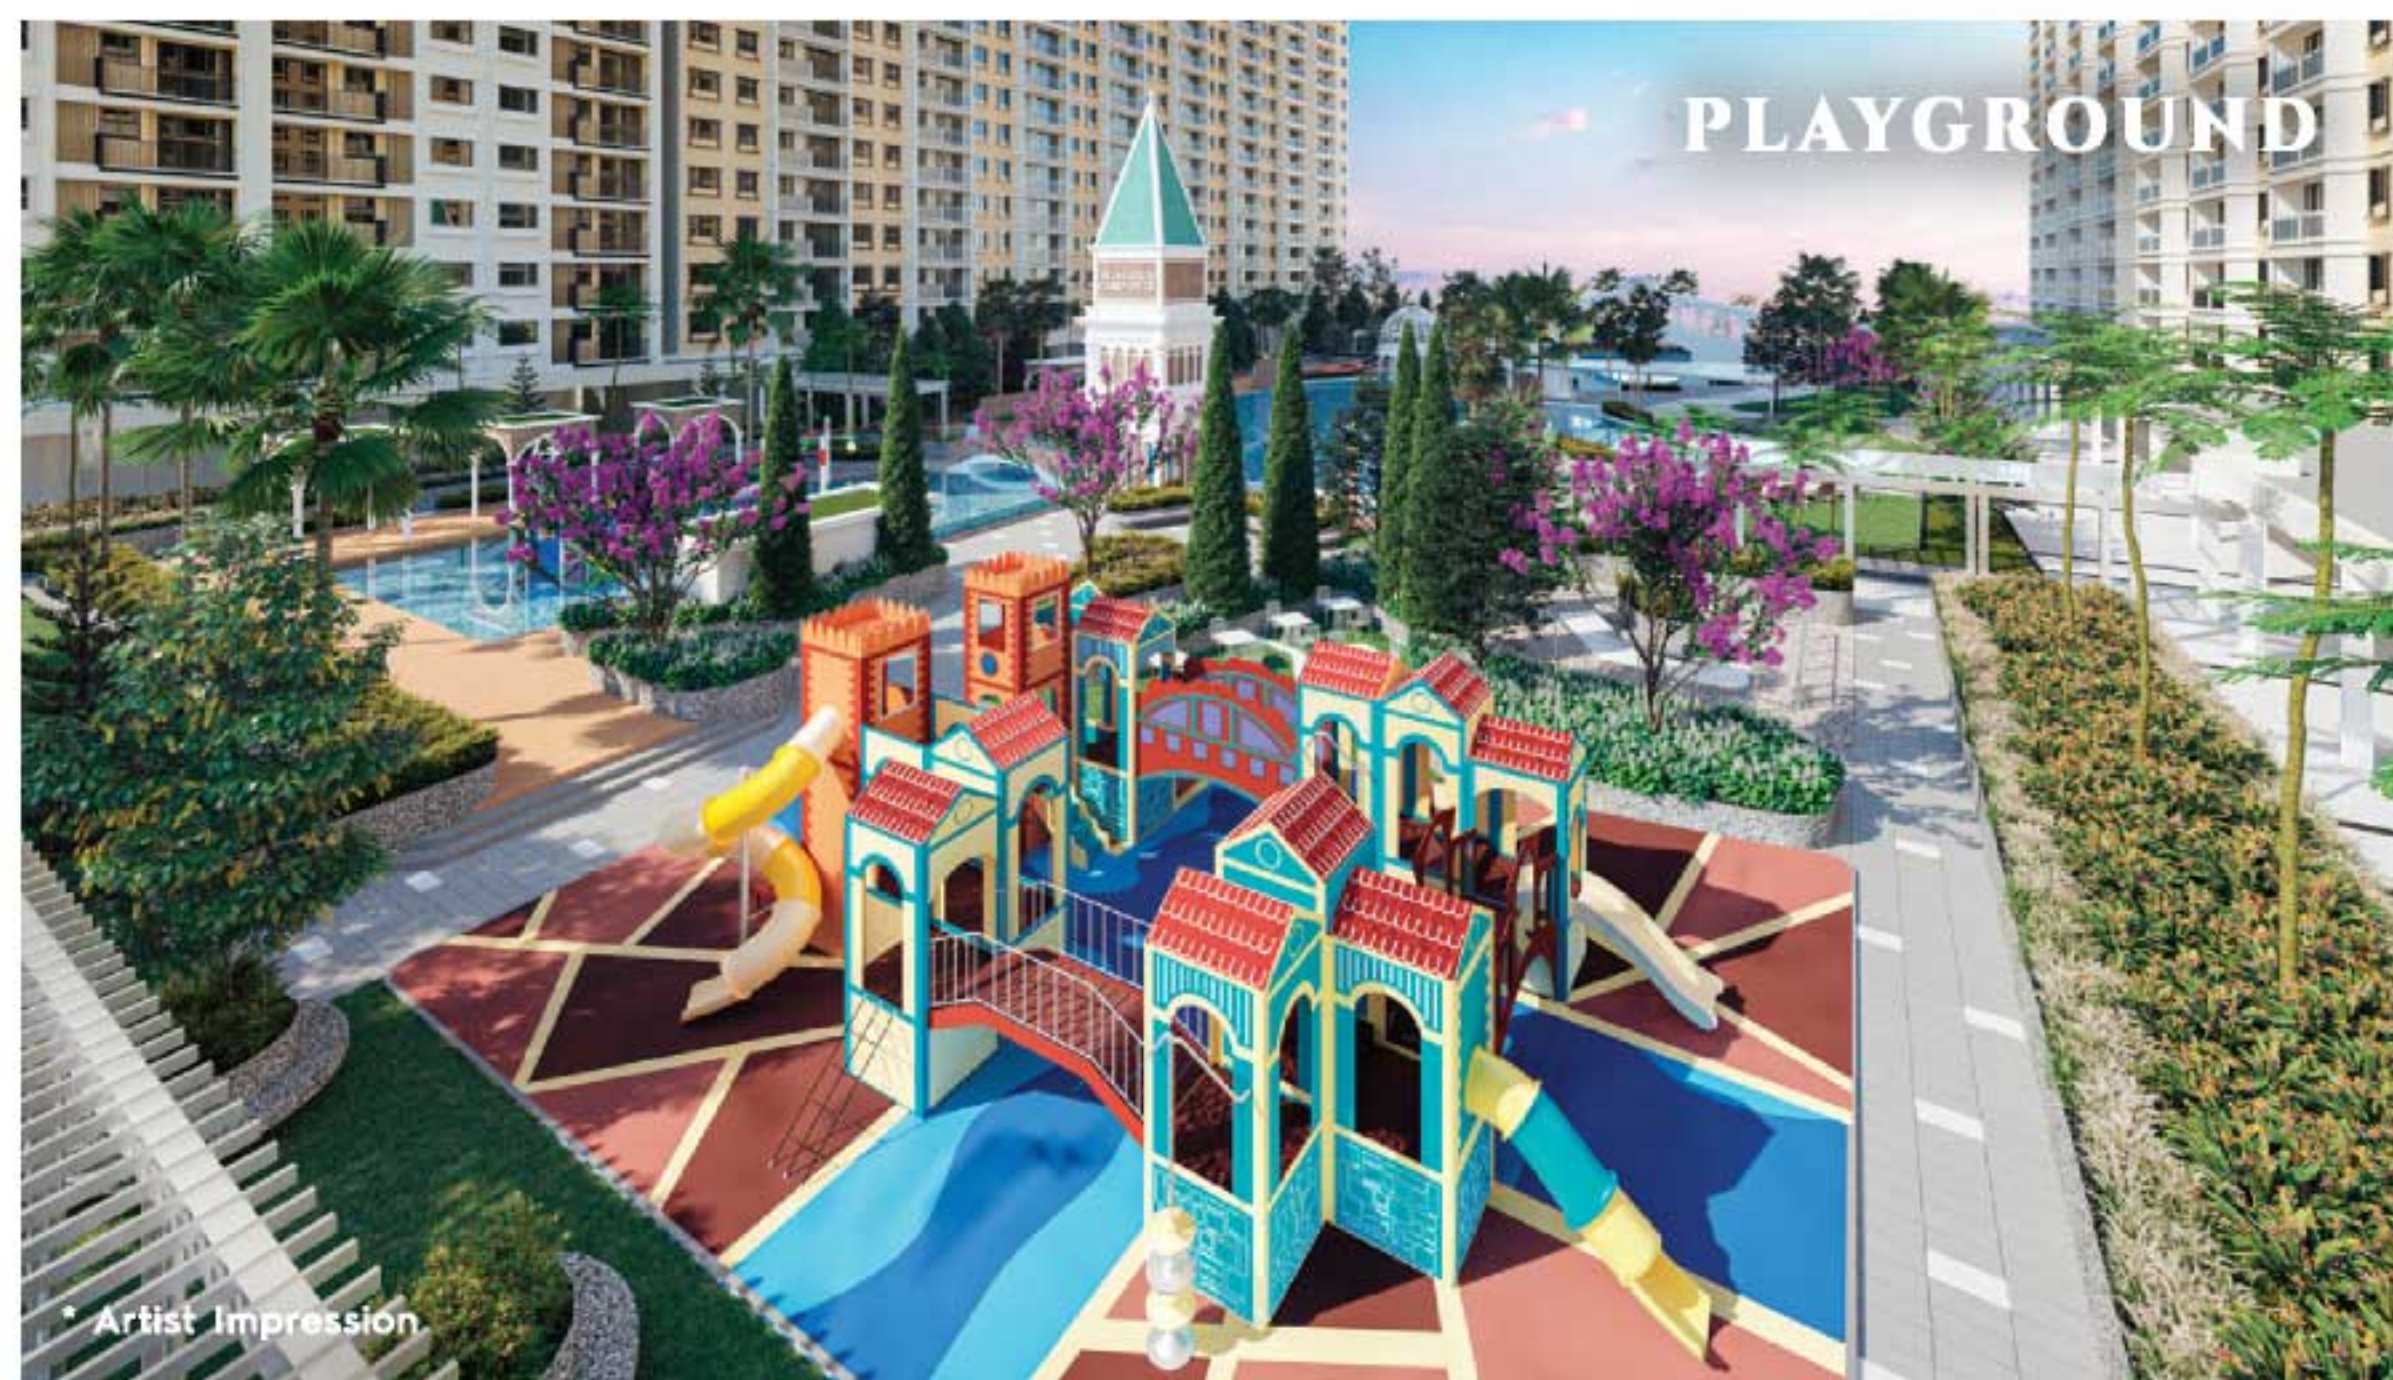

Venice at Island Glades?
Ever dreamed of you can live in a home that makes you feel like you are in Venice?

The Rialto Bridge, Al fresco, St Mark's Campanile and the CLASSIC GONDOLA! Imagine you and your loved ones could enjoy every day in Venice. Feel the love and the Ambient of Venice, the city of romance.

A rare opportunity to own a house full of romantic atmosphere from Venice. Ideal Venice Residency is here for you!

檳城威尼斯就在爱莲玉!
IDEAL 向您诚意推荐 Ideal Venice Residency!
是否想过即使在家里, 也能感受到满满的意大利风情?

里阿尔托桥, 欧式户外餐厅休闲区, 圣马可钟楼还有经典的威尼斯贡多拉小艇! 想象一下, 在陪伴着你的爱人或家人, 能够在充满着威尼斯水城风情的设施下度过美好的一天, 感受来自威尼斯这座古老浪漫之城的迷人魅力!

千载难逢! 拥有一个满满威尼斯浪漫风情的家, 就在 Ideal Venice Residency!