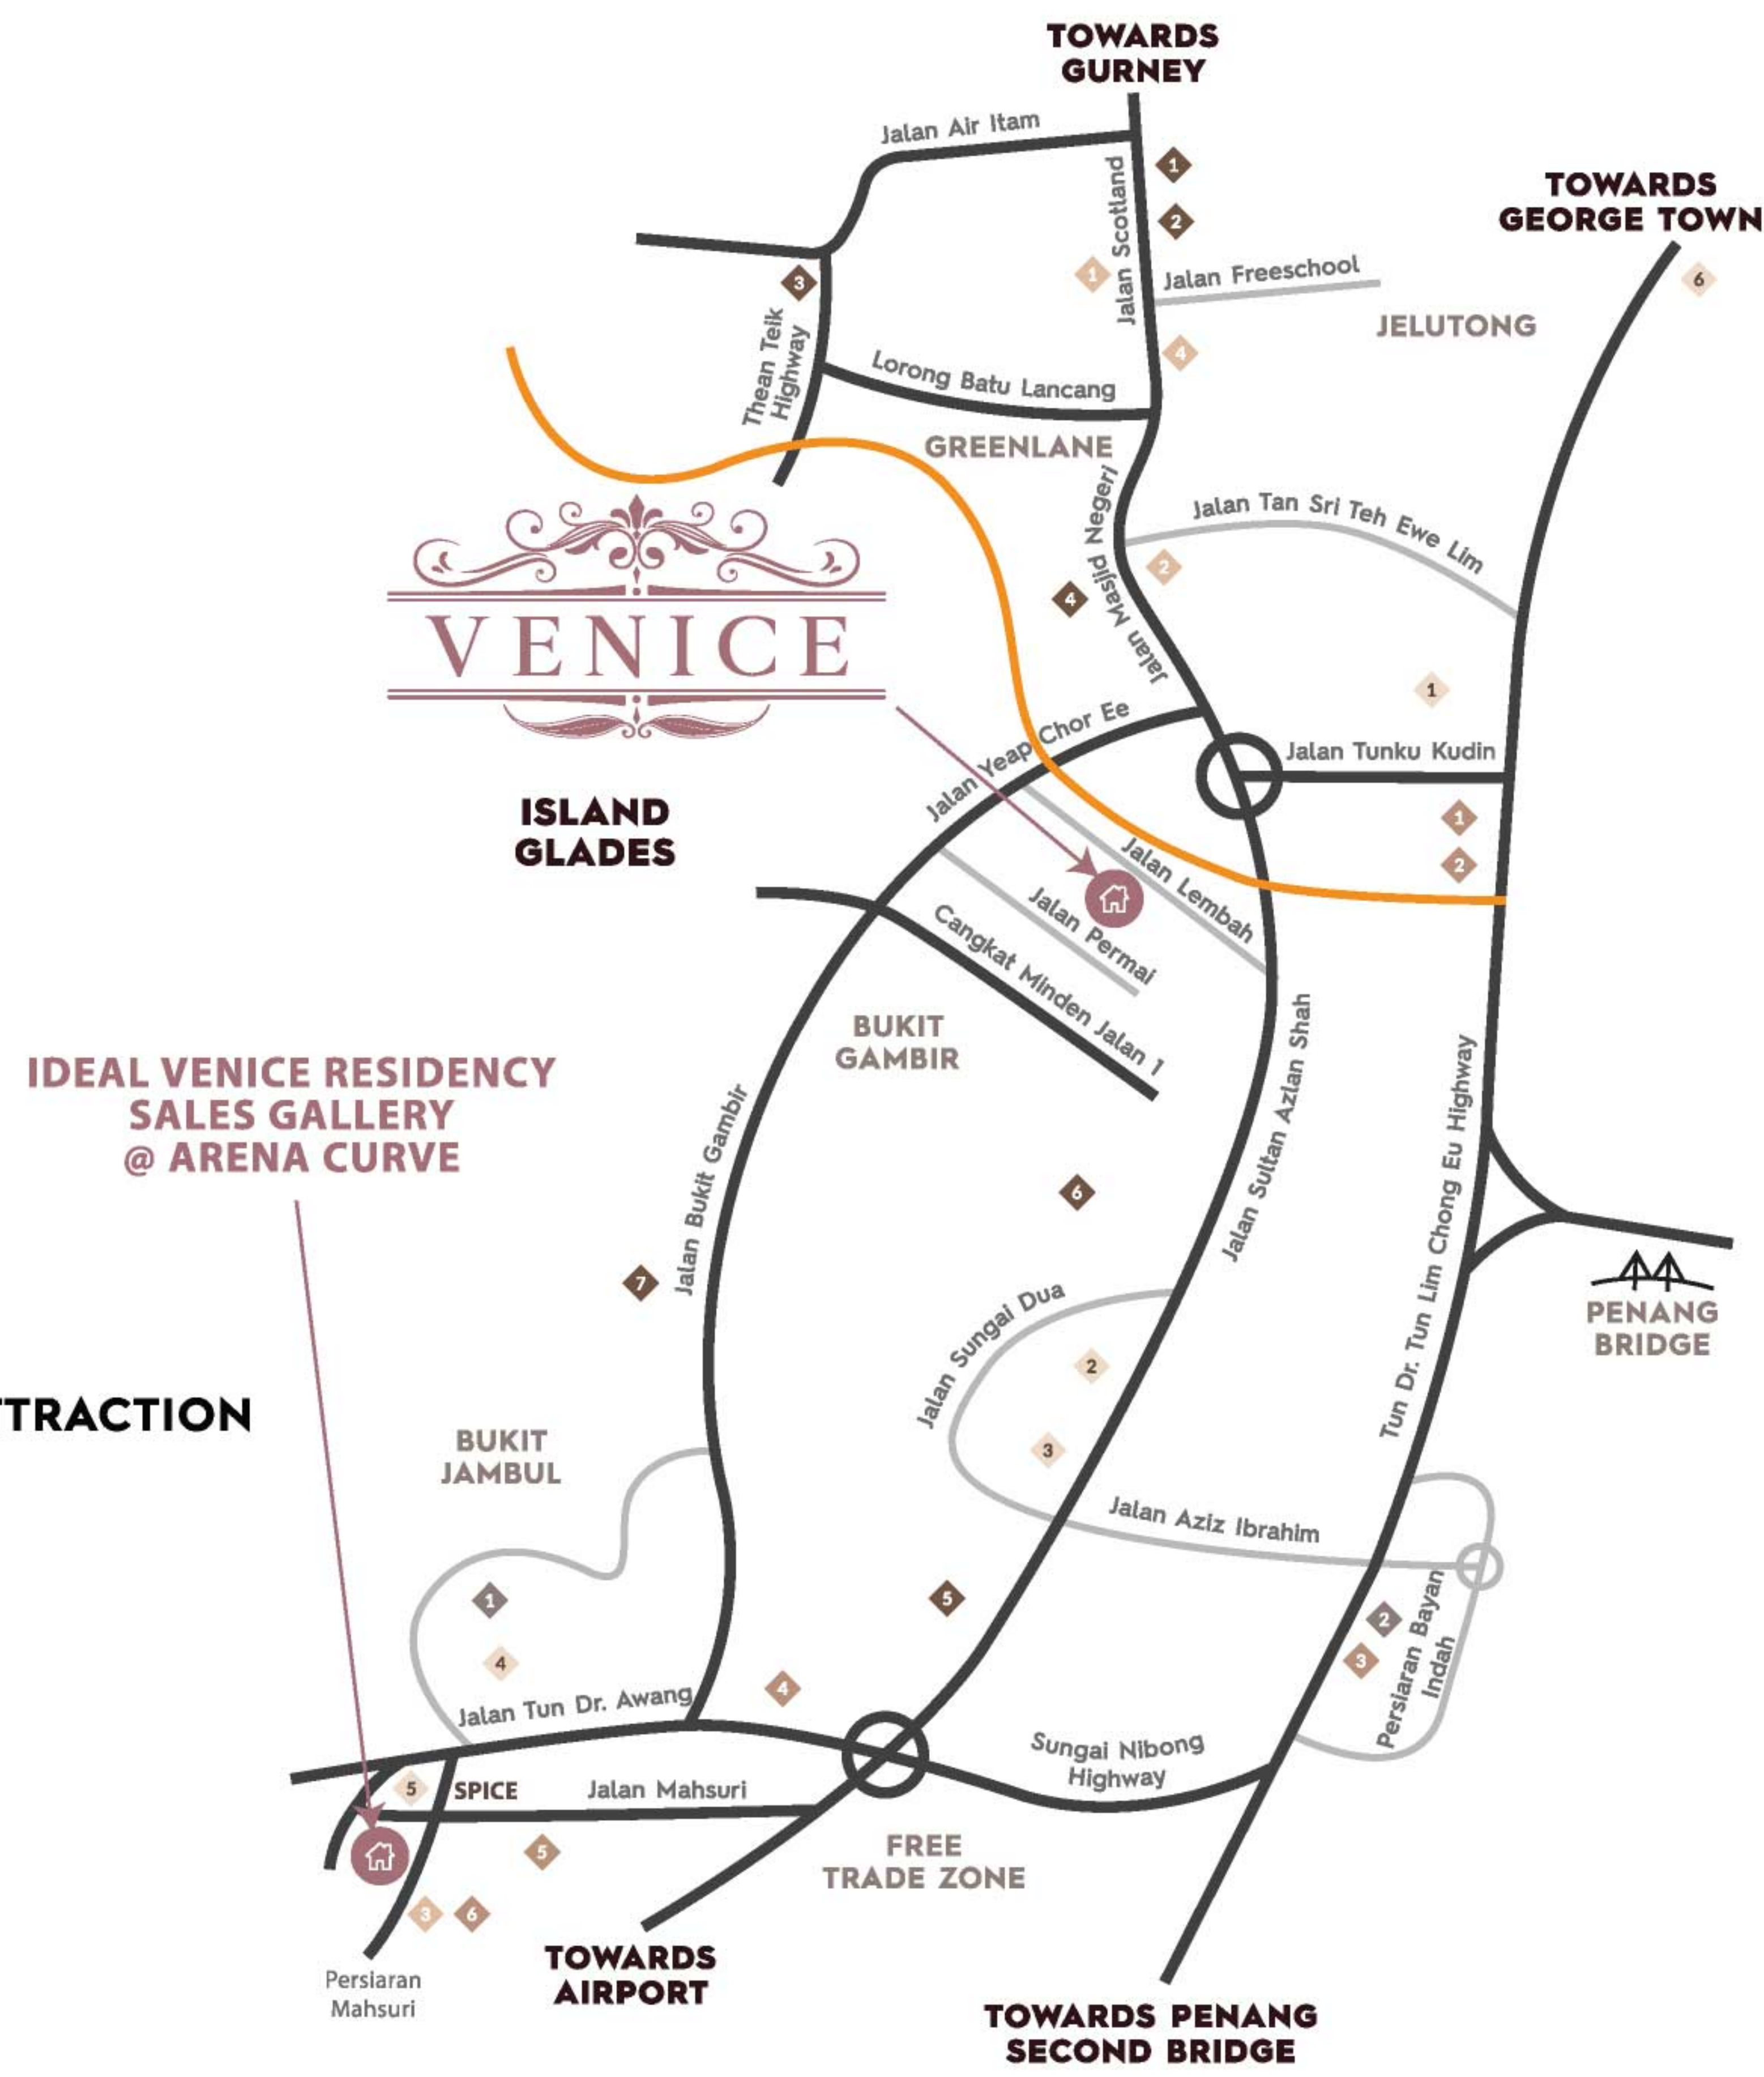

LOCATION MAP 位置图

EDUCATION

1. 1 Han Chiang College
2. 2 Penang Free School
3. 3 Chung Ling High School
4. 4 Chung Hwa Confucian High School
5. 5 SJK Kwang Hwa
6. 6 University of Science Malaysia
7. 7 S.M.K Bukit Jambul

SHOPPING / F&B

1. 1 Lotus's
2. 2 E-Gate
3. 3 Queensbay Mall
4. 4 Bukit Jambul Complex
5. 5 Sunshine Square
6. 6 Giant

MEDICAL

1. 1 George Town Specialist Hospital
2. 2 Lam Wah Ee Hospital
3. 3 Pantai Hospital
4. 4 Optimax Eye Specialist

PUBLIC AMENITIES / ATTRACTION

1. 1 Bukit Dumbar Park
2. 2 Pesta Penang
3. 3 Sungai Nibong Bus Terminal
4. 4 Bukit Jambul Golf Club
5. 5 SPICE
6. 6 Karpal Singh Drive

HOTEL

1. 1 Equatorial Hotel
2. 2 Eastin Hotel Penang

— PORR FARLIM BYPASS

TOP-TIER FACILITIES 顶级设施

OUTDOOR

- Swimming Pool
- Barbecue Pavillion
- Water Seating
- Children Playground
- Exercise Station
- Jacuzzi
- Children Pool with Wet Play
- Reflexology Path
- Family Lounge
- Basketball Court

户外设施

- 泳池
- 烧烤区
- 水上休闲椅
- 儿童游乐场
- 运动区
- 按摩浴缸
- 儿童游泳池
- 反射疗法走道
- 家庭休息室
- 篮球场

INDOOR

- Gym Room
- Function Hall
- Games room
- Yoga room
- Community Hall
- Badminton Court

户内设施

- 健身房
- 多用途厅
- 游戏房
- 瑜伽室
- 社区礼堂
- 羽球场

T : 604-637 1399
604-611 8368
HP : 017-383 2218

Developed by:

Ideal Venice Residency Sales Gallery

72-1-19 & 72-1-20,
ARENA CURVE @ THE ARENA, Jalan Mahsuri,
11950 Bayan Lepas, Penang.

PERBADANAN PRIMA MALAYSIA

* For internal circulation only